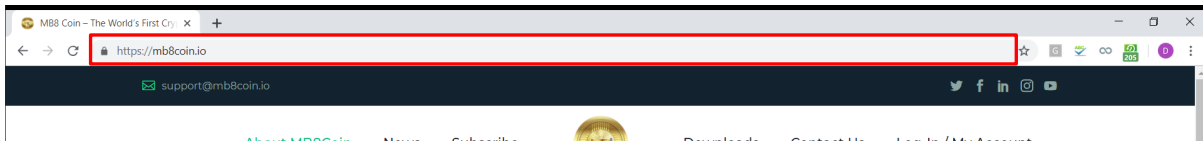

MB8 COIN QT WALLET INSTALLATION GUIDE

INSTALL IN 8 EASY STEPS

WINDOWS
USER GUIDE 1

The following guides are available at <https://mb8coin.io/windows-qt-wallet/>

- Windows Guide 1 - Installing QT Wallet
- Windows Guide 2 - Transferring Web Wallet to QT
- **Windows** Guide 3 - Securing your MB8 Coin QT Wallet
- Windows Guide 4 - Extra Guidance

Step 1

- Go to www.mb8coin.io (If you are unable to click the link provided left, then please copy and paste this link into your URL bar as shown in red below)

Step 2

- Click the **Downloads** tab highlighted in the picture below