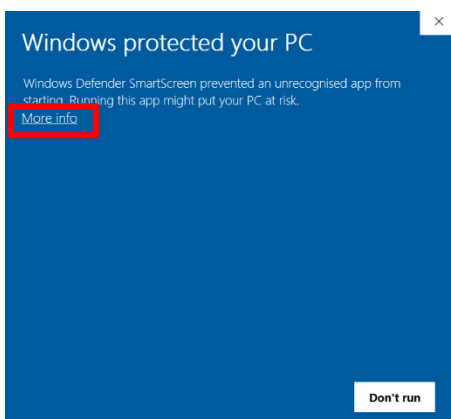

If you have additional security software installed on your computer please follow the instructions to allow the program as per your software provider.