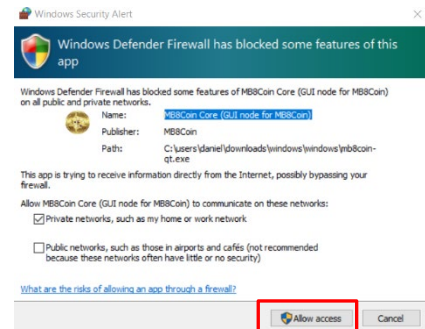

If you have additional security software installed on your computer please follow the instructions to allow the program as per your software provider.

Step 6

- Now ensure "create a new wallet" is checked (If this is your first download) and then click ok as shown in the image to the right.

Note: If you can not see this screen, please minimise your web browser or any other programs you have open

Step 7

- Allow access for the MB8Coin Core QT Wallet to access the internet by clicking the Allow access button (as shown to the right)