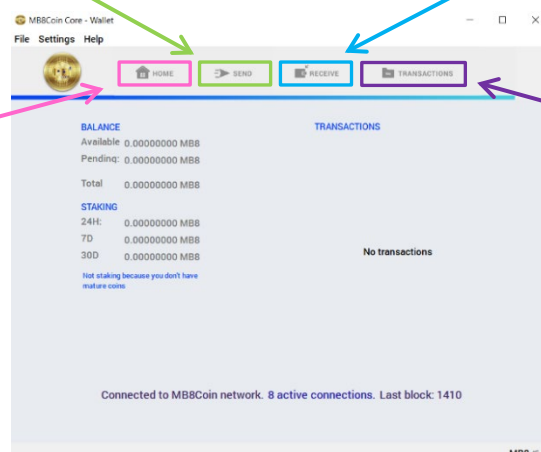

Receive MB8 Coin from another person.

Note: The address must be correct, any coins sent to a wrong address cannot be recovered.

Your Dashboard.

Note: Your staking, pending and available balances will show here.

Transactions.

It's like your bank statement, every transaction is shown here.

NEXT GUIDE

- By now you should have installed your MB8 Coin QT Wallet. Now use Guide 2 found at mb8coin.io to send your balance from your Web Wallet from mb8coin.io to your new MB8 Coin QT Wallet