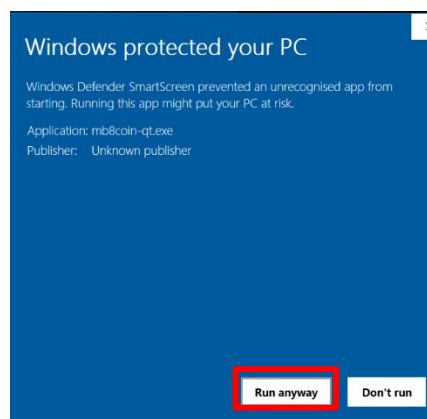

If you have additional security software installed on your computer please follow the instructions to allow the program as per your software provider.