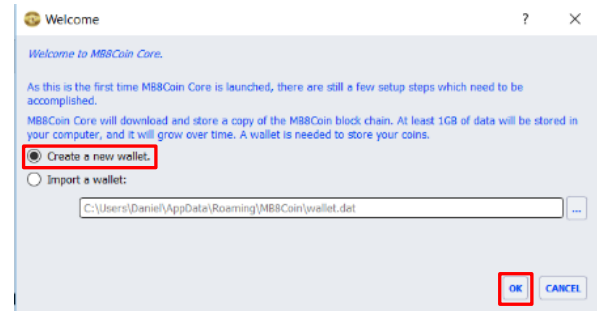

Step 6

- Now ensure "create a new wallet" is checked (If this is your first download) and then click ok as shown in the image to the right.

Note: If you can not see this screen, please minimise your web browser or any other programs you have open