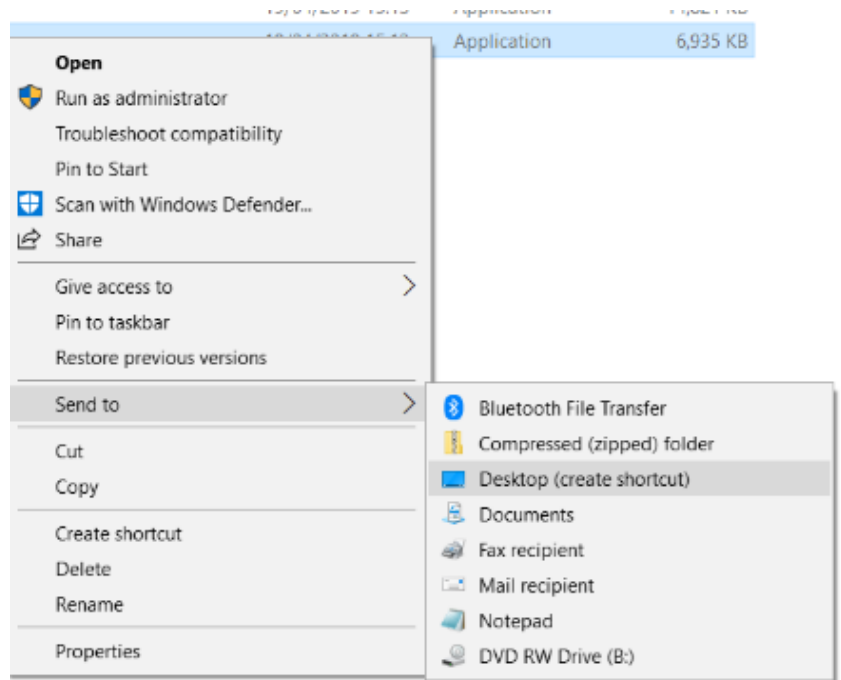

MB8 COIN QT EXTRAS GUIDE

EXTRA GUIDES

WINDOWS
USER GUIDE 4

The following guides are available at <https://mb8coin.io/windows-qt-wallet/>

- Windows Guide 1 - Installing QT Wallet
- Windows Guide 2 - Transferring Web Wallet to QT
- **Windows** Guide 3 - Securing your MB8 Coin QT Wallet
- Windows Guide 4 - Extra Guidance

When you download your MB8 Coin QT Wallet, this will be downloaded to your default downloads directory (*unless you specify otherwise*).

To create a shortcut to the download file, right click on the downloaded MB8CoinQT Exe file in your downloads folder and press Send To, then Desktop (Create Shortcut)